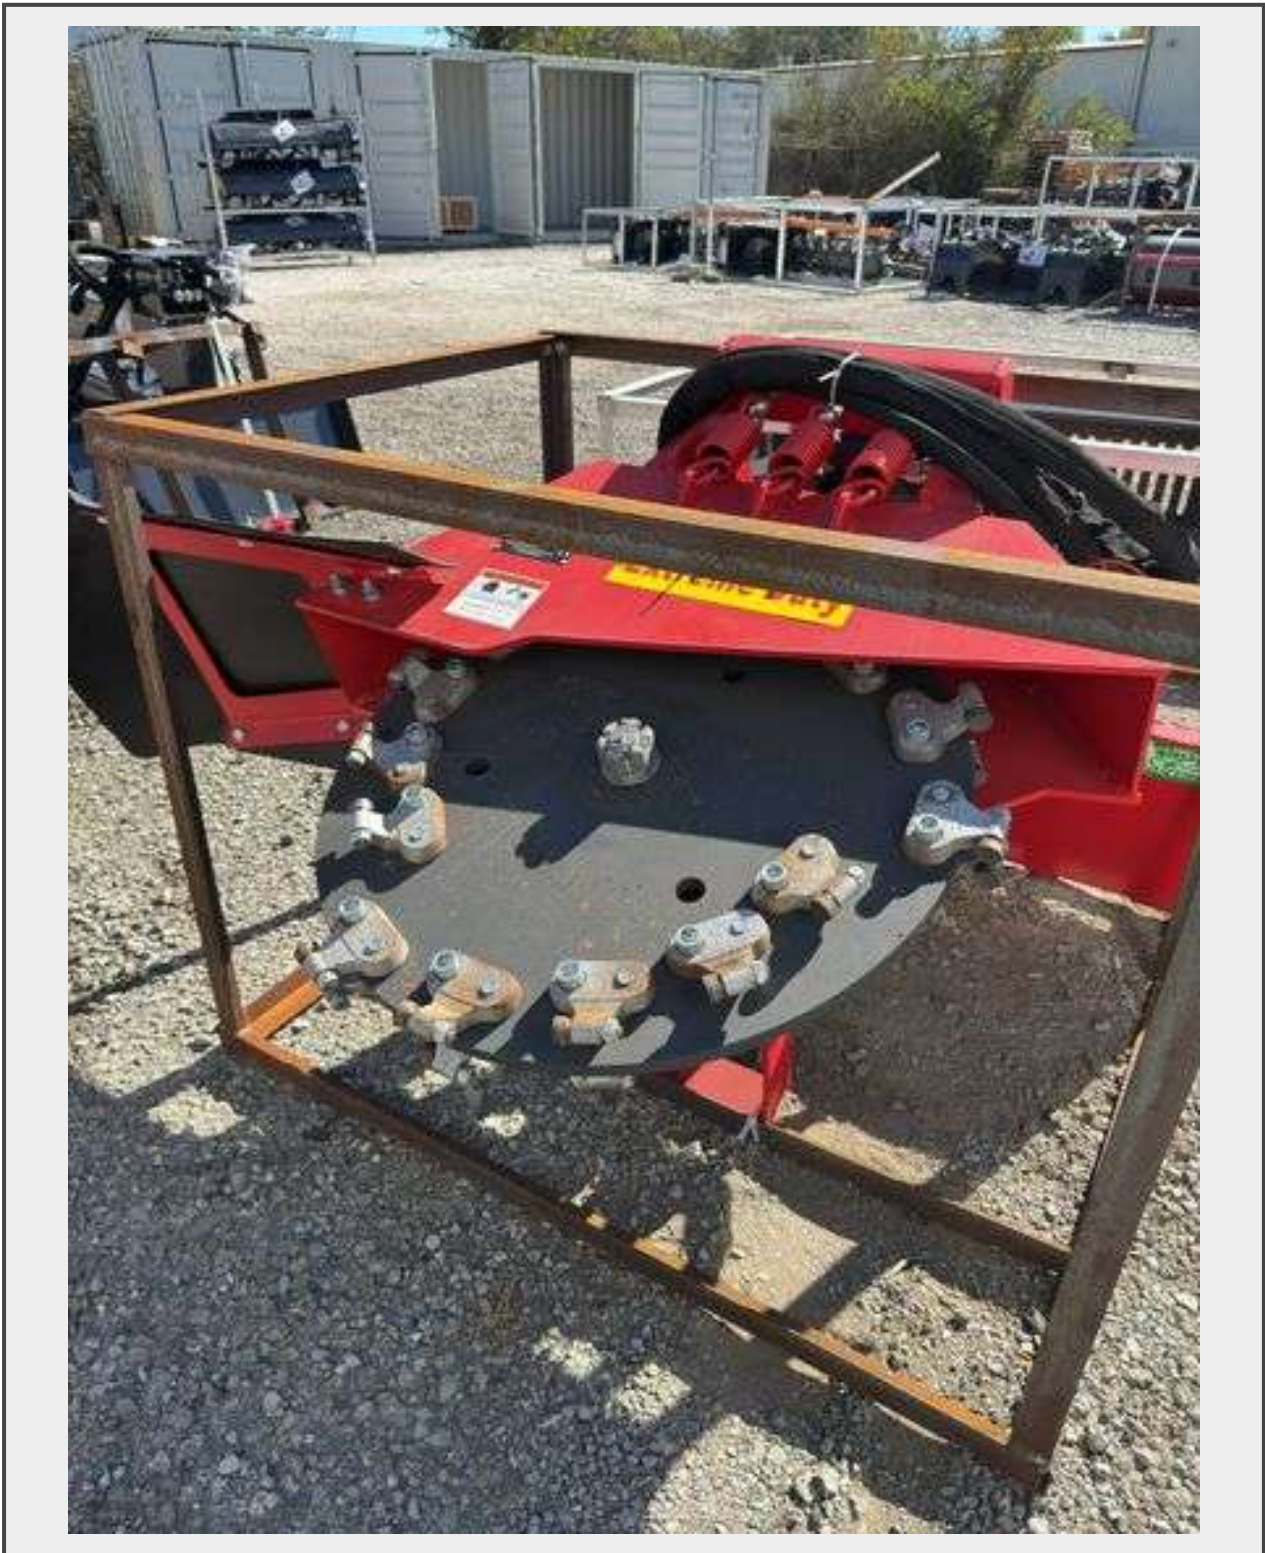

Sale Name: Black Friday Equipment Extravaganza

LOT 14c - Raytree 31in Skidsteer Transverse Stump Grinder

Description

31in horizontal cutting diameter Higher efficiency Requires 14-26 GPM Weighs 748 LBS

Quantity: 1